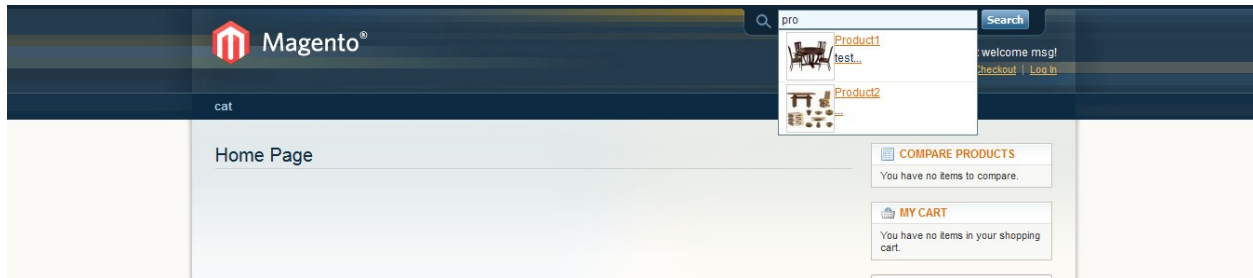

\$190.00

EVINCE
DEVELOPMENT

 Magento™

User Manual

Support:

support@evincdev.com

Admin Configuration :

This Extension is use for Set Searching functionality on front side .

Go to **Admin >> Configuration >> Search Auto Complete** for More extension settings.

A screenshot of the Magento Admin Configuration page for the Search Auto Complete extension. The page is titled 'Search Auto Complete' and has a 'Save Config' button in the top right corner. The configuration is organized into three sections: 'Setting', 'Suggest', and 'Product Preview'.
Setting
- Border Color: #CCCCCC [WEBSITE]
- Border Width (px): 1 [WEBSITE]
- Hover Background: #ED1A1A [WEBSITE]
Suggest
- Enable: Yes [WEBSITE]
- Background: #0A263D [WEBSITE]
- Suggest Color: #FFF [WEBSITE]
- Count Color: #FF0000 [WEBSITE]
Product Preview
- Enable: Yes [WEBSITE]
- Number Product Show: 5 [WEBSITE]
- Show Product Image: Yes [WEBSITE]
- Show Product Name: Yes [WEBSITE]
- Show Product Description: Yes [WEBSITE]
- Number character of Product Description: 100 [WEBSITE]
- Background: ##### [WEBSITE]
- Product Name Color: #E26703 [WEBSITE]
- Product Description Color: #0A263D [WEBSITE]
- Thumbnail width (px): 50 [WEBSITE]
- Thumbnail height (px): 50 [WEBSITE]
- Image border width (px): 1 [WEBSITE]
- Image border color: #CCC [WEBSITE]
On the left side, there is a navigation menu with a red box highlighting 'SEARCH AUTO COMPLETE' and 'Search Auto Complete'.